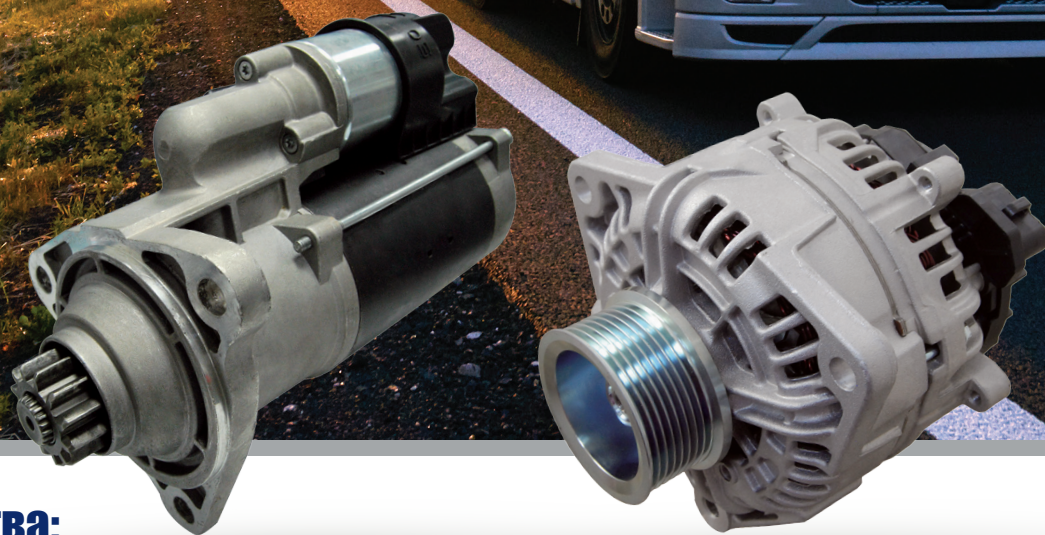

Грузовой транспорт и автобусы

The Power of WAI

Преимущества:

- 30 лет на рынке
- Широчайший ассортимент: 450+ стартеров/генераторов
- Собственное производство
- Качество OE
- 100% предпродажное тестирование
- 100% новые изделия
- Онлайн каталог